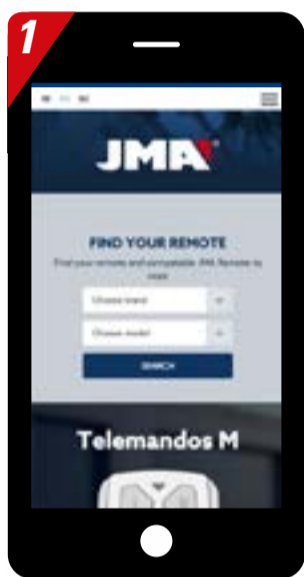

**ONLINE  
REMOTE CONTROL  
GUIDE**

*Cloning a remote control is now easier than ever*

[remotes.jma.es](http://remotes.jma.es)

**1**  
Find your original remote control

**2**  
Select a compatible JMA remote

**3**  
Click on the video to view the easy copy sequence

**INTUITIVE - SIMPLE - FAST**

1. Original remote control search tool.
2. Full data sheet: Frequency, code, buttons, Automatic Programming Process, registration instructions.
3. JMA Remote Control Selection Tool.
4. Tutorial videos for cloning remote controls and step-by-step written instructions.