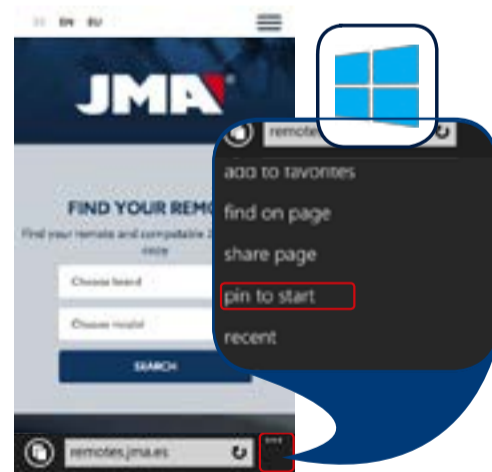

**3**  
Click on the video to view the easy copy sequence

**INTUITIVE - SIMPLE - FAST**

1. Original remote control search tool.
2. Full data sheet: Frequency, code, buttons, Automatic Programming Process, registration instructions.
3. JMA Remote Control Selection Tool.
4. Tutorial videos for cloning remote controls and step-by-step written instructions.

ADD THE GUIDE TO THE **HOME SCREEN ON YOUR MOBILE / TABLET IN JUST TWO CLICKS**

Visit [remotes.jma.es](http://remotes.jma.es) and...

**ANDROID**™

**iOS**®

**WINDOWS**®

or access from [www.jma.es](http://www.jma.es)