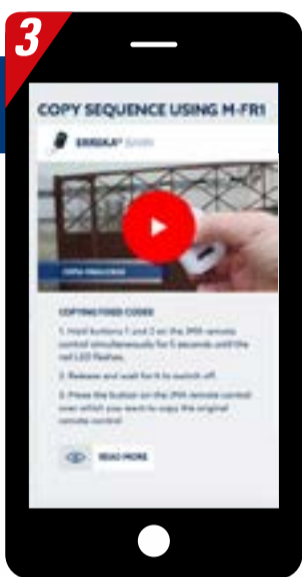

**ONLINE  
REMOTE CONTROL  
GUIDE**

*Cloning a remote control is now easier than ever*

[remotes.jma.es](http://remotes.jma.es)

**1**  
Find your original remote control

**2**  
Select a compatible JMA remote

**3**  
Click on the video to view the easy copy sequence

**INTUITIVE - SIMPLE - FAST**

1. Original remote control search tool.
2. Full data sheet: Frequency, code, buttons, Automatic Programming Process, registration instructions.
3. JMA Remote Control Selection Tool.
4. Tutorial videos for cloning remote controls and step-by-step written instructions.